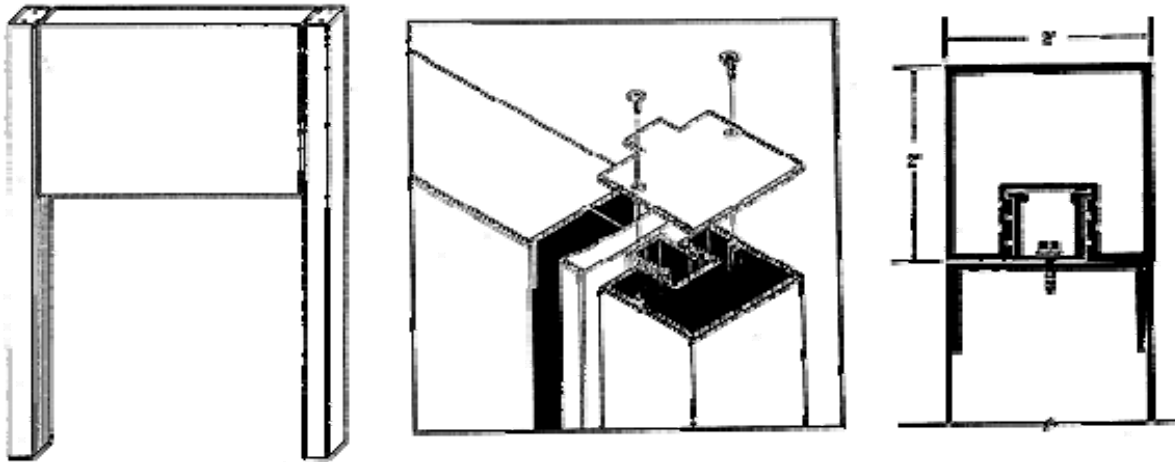

Series 300-2: 2" Deep Aluminum Post & Panel

FEATURES

- Non-Illuminated
- Variable Sizes
- 2" Square Aluminum Posts
- 2" Deep Panel with .090" (min) Flush Aluminum Faces
- Optional Reveal at Panel to Post Joint
- Baked 2-part Acrylic Polyurethane Finish
- Direct Burial or Baseplate Mounting