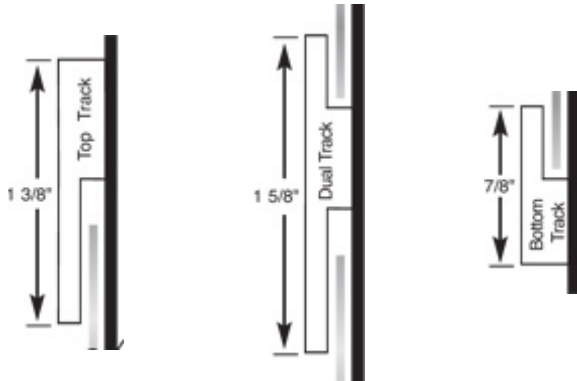

## PRONTO CHANGEABLE ACCESSORIES

PRONTO TRACK	
	TRACK ITEM
Clear or Black Top	Available in 8', 10' & 12' pieces.
Clear or Black Dual	Available in 8', 10' & 12' pieces.
Clear or Black Bottom	Available in 8', 10' & 12' pieces.
Polycarbonate Top	Available in 8', 10' & 12' pieces.
Polycarbonate Dual	Available in 8', 10' & 12' pieces.
Polycarbonate Bottom	Available in 8', 10' & 12' pieces.

PRONTO STORAGE CABINETS				
Letter Size	Style	Depth	Width	Height
4"	Plastic	7-1/4"	23-3/4"	17-1/2"
6"	Plastic	7-1/4"	23-3/4"	17-1/2"
8"	Plastic	11-1/2"	23-3/4"	20-1/2"
10"	Plastic	11-1/2"	23-3/4"	20-1/2"
12"	Wood	11-7/8"	23-3/4"	32"
15"	Wood	16"	23-3/4"	38-1/2"
17"	Wood	18"	23-3/4"	40-1/2"

PRONTO TRACK RIVETS			
SIZE	Panel Thickness Range	Rivet Length	Rivet Diameter
Large	.375-.500	.593-.623	.190

PRONTO CHANGE ARMS
Telescoping Pole
6' to 12'
6' to 18'
8' to 24'

CHANGE ARM REPLACEMENT PARTS	
2"Cup	Wire w/nut
3-3/4"Cup	Std. or Small Head
7"Cup	Double Head
Ratchet/Cast	Large Head (7")

Ratchet/Plastic

**2" Cup**

**2" Head Assembly**

**3.75" Cup**

**3.75" Head Assembly**

**Double Cup Head Assembly**

**7" Cup**

**7" Head Assembly**